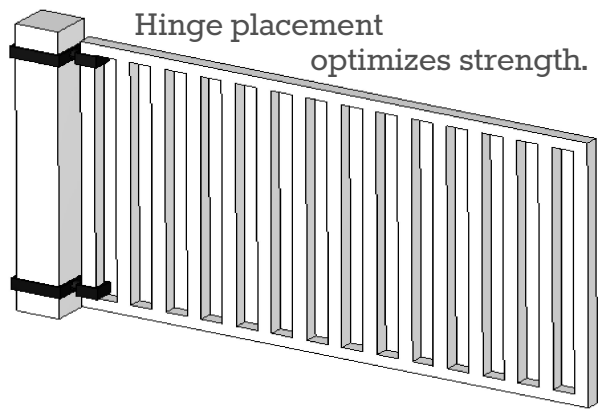

Distance Between Hinges =  Width of Gate =  Suggested Maximum Weight = Gray

	3'	3' 6"	4'	4' 6"	5'	5' 6"	6'	6' 6"	7'	7' 6"	8'	8' 6"	9'	9' 6"	10'
3'	420	360	315	280	252	229	210	194	180	168	157	148	140	132	126
3' 6"	490	420	367	327	294	267	245	226	210	196	183	173	163	154	147
4'	560	480	420	372	335	305	280	258	240	224	210	197	186	177	168
4' 6"	630	540	472	420	378	344	315	291	270	252	236	222	210	199	189
5'	700	600	525	466	420	381	349	322	300	280	262	247	233	221	210
5' 6"	770	660	578	512	462	420	385	355	330	308	288	272	256	243	231
6'	840	720	630	560	504	458	420	388	360	335	315	296	280	265	252
6' 6"	910	780	682	606	546	496	455	420	390	364	341	321	303	287	273
7'	980	840	735	654	588	535	490	452	420	392	267	345	326	309	294
7' 6"	1050	900	788	700	630	573	525	485	450	420	394	371	350	331	315
8'	1119	961	840	746	672	611	560	517	480	448	420	395	373	354	336

For best results, place hinges as close to top and bottom of gate as possible.

This Chart Is ONLY For The Following Part Numbers & Will Not Be Correct With Any Other Products:

**GH4R2S
GH658R2S**

Distance Between Hinges =  Width of Gate =  Suggested Maximum Weight = Gray