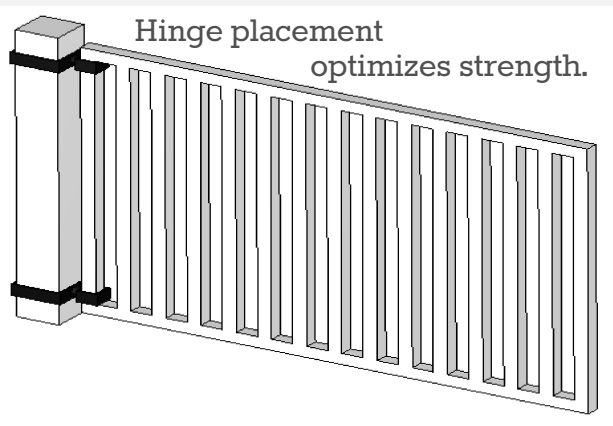

Distance Between Hinges = Width of Gate = Suggested Maximum Weight = Gray

8' 6"	1190	1020	892	794	714	649	595	549	510	476	446	420	397	376	357
9'	1260	1080	945	840	756	688	630	582	540	504	472	445	420	398	378
9' 6"	1330	1140	998	887	798	725	665	614	570	532	499	469	443	420	399
10'	1400	1200	1050	934	840	764	700	646	600	560	525	494	467	442	420

For best results, place hinges as close to top and bottom of gate as possible.

This Chart Is ONLY For The Following Part Numbers & Will Not Be Correct With Any Other Products:

**GH4R2S
GH658R2S**