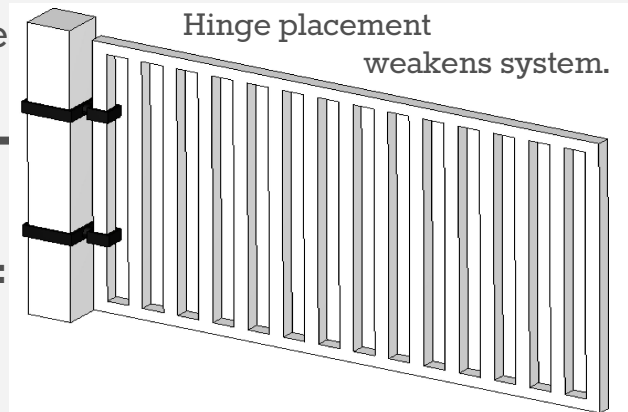

Distance Between Hinges =  Width of Gate =  Suggested Maximum Weight = Gray

	3'	3' 6"	4'	4' 6"	5'	5' 6"	6'	6' 6"	7'	7' 6"	8'	8' 6"	9'	9' 6"	10'
3'	420	360	315	280	252	229	210	194	180	168	157	148	140	132	126
3' 6"	490	420	367	327	294	267	245	226	210	196	183	173	163	154	147
4'	560	480	420	372	335	305	280	258	240	224	210	197	186	177	168
4' 6"	630	540	472	420	378	344	315	291	270	252	236	222	210	199	189
5'	700	600	525	466	420	381	349	322	300	280	262	247	233	221	210
5' 6"	770	660	578	512	462	420	385	355	330	308	288	272	256	243	231
6'	840	720	630	560	504	458	420	388	360	335	315	296	280	265	252
6' 6"	910	780	682	606	546	496	455	420	390	364	341	321	303	287	273
7'	980	840	735	654	588	535	490	452	420	392	267	345	326	309	294
7' 6"	1050	900	788	700	630	573	525	485	450	420	394	371	350	331	315
8'	1119	961	840	746	672	611	560	517	480	448	420	395	373	354	336

For best results, place hinges as close to top and bottom of gate as possible.

This Chart Is ONLY For The Following Part Numbers & Will Not Be Correct With Any Other Products:

**GH4R2S
GH658R2S**

Distance Between Hinges =  Width of Gate =  Suggested Maximum Weight = Gray