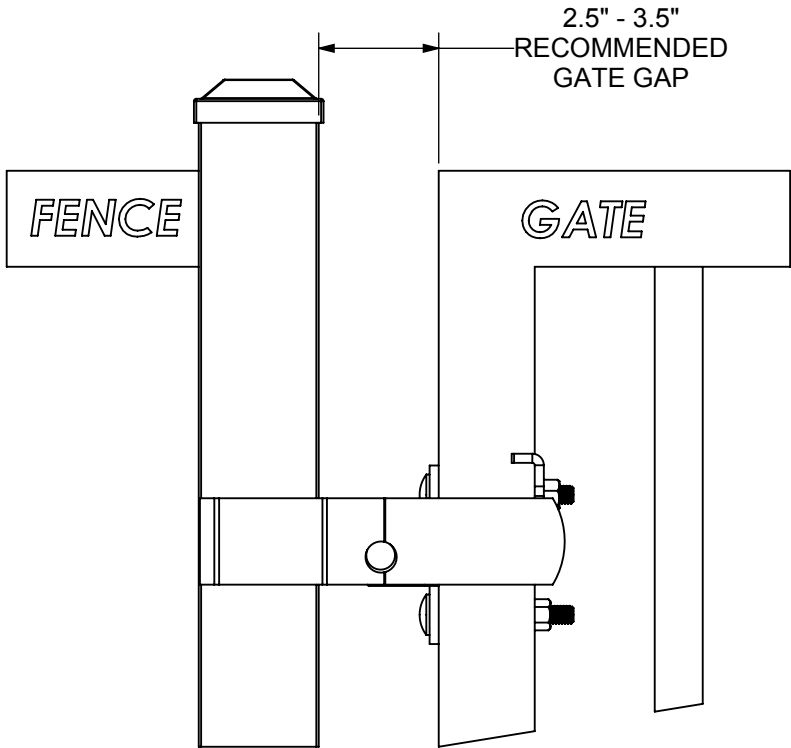

SFL-225, SFL-23, SFL-24

FULCRUM LATCH

PART #	FENCE POST	GATE FRAME
SFL-225	2.5"	2.0" X 2.0"
SFL-23	3.0"	2.0" X 2.0"
SFL-24	4.0"	2.0" X 2.0"