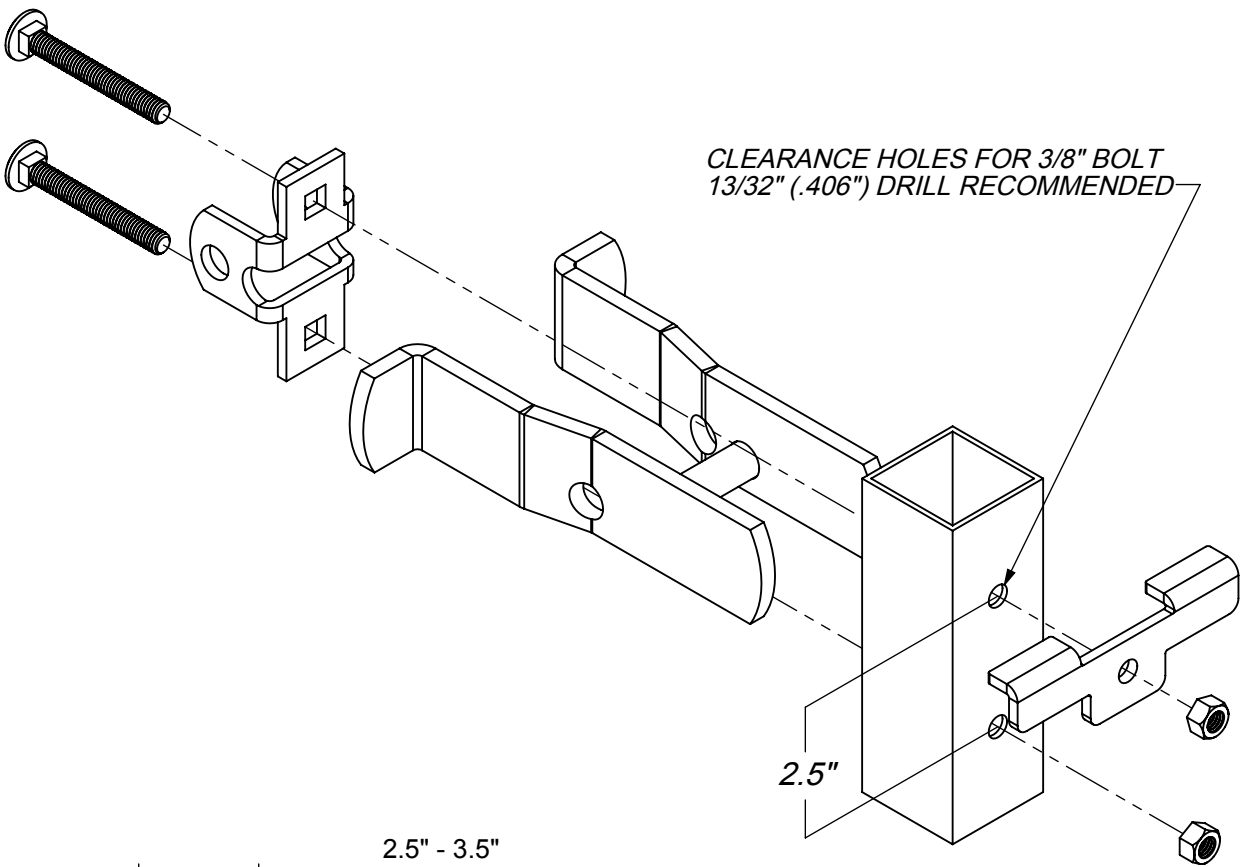

SFL-225, SFL-23, SFL-24

FULCRUM LATCH

PART #	FENCE POST	GATE FRAME
SFL-225	2.5"	2.0" X 2.0"
SFL-23	3.0"	2.0" X 2.0"
SFL-24	4.0"	2.0" X 2.0"